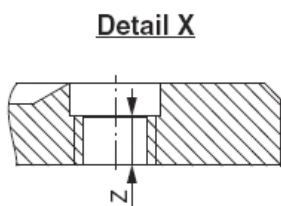

Муфта Z000.631

- 1) Thread with grub screw
2) Article number refers to pilot bore coupling, KN, KS

Type	Article no. ²⁾	Ø D	L4	M	Splined coupling DIN 5480	Ø d7 max.	Ø d7 H8 from	to	b JS 9	Q	Parallel key DIN 6885-1	Ø d9 ¹⁾	L5	Grub screw EN ISO 4029	Z
GS 160.3	Z000.631	149.4	110	70	150x3x48	100	40	44	12	3.3 + 0.2	12 x 8 x ..	M10	18	M10 x 12	15
							44	50	14	3.8 + 0.2	14 x 9 x ..				
							50	58	16	4.3 + 0.2	16 x 10 x ..				
							58	65	18	4.4 + 0.2	18 x 11 x ..				
							65	75	20	4.9 + 0.2	20 x 12 x ..				
							75	85	22	5.4 + 0.2	22 x 14 x ..				
							85	95	25	5.4 + 0.2	25 x 14 x ..				
95	100	28	6.4 + 0.2	28 x 16 x ..											