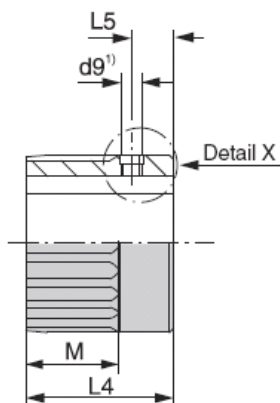

Муфта Z000.631

- 1) Thread with grub screw
2) Article number refers to pilot bore coupling, KN, KS

Type	Article no. ²⁾	Ø D	L4	M	Splined coupling DIN 5480	Ø d7 max.	Ø d7 H8 from	to	b JS 9	Q	Parallel key DIN 6885-1	Ø d9 ¹⁾	L5	Grub screw EN ISO 4029	Z
GS 160.3	Z000.631	149.4	110	70	150x3x48	100	40	44	12	3.3 + 0.2	12 x 8 x ..	M10	18	M10 x 12	15
							44	50	14	3.8 + 0.2	14 x 9 x ..				
							50	58	16	4.3 + 0.2	16 x 10 x ..				
							58	65	18	4.4 + 0.2	18 x 11 x ..				
							65	75	20	4.9 + 0.2	20 x 12 x ..				
							75	85	22	5.4 + 0.2	22 x 14 x ..				
							85	95	25	5.4 + 0.2	25 x 14 x ..				
95	100	28	6.4 + 0.2	28 x 16 x ..											