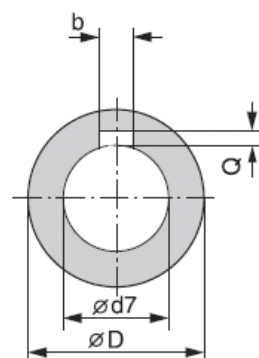

Муфта Z000.631

- 1) Thread with grub screw
2) Article number refers to pilot bore coupling, KN, KS

Type	Article no. ²⁾	Ø D	L4	M	Splined coupling DIN 5480	Ø d7 max.	Ø d7 H8 from	to	b JS 9	Q	Parallel key DIN 6885-1	Ø d9 ¹⁾	L5	Grub screw EN ISO 4029	Z
GS 160.3	Z000.631	149.4	110	70	150x3x48	100	40	44	12	3.3 + 0.2	12 x 8 x ..	M10	18	M10 x 12	15
							44	50	14	3.8 + 0.2	14 x 9 x ..				
							50	58	16	4.3 + 0.2	16 x 10 x ..				
							58	65	18	4.4 + 0.2	18 x 11 x ..				
							65	75	20	4.9 + 0.2	20 x 12 x ..				
							75	85	22	5.4 + 0.2	22 x 14 x ..				
							85	95	25	5.4 + 0.2	25 x 14 x ..				
95	100	28	6.4 + 0.2	28 x 16 x ..											