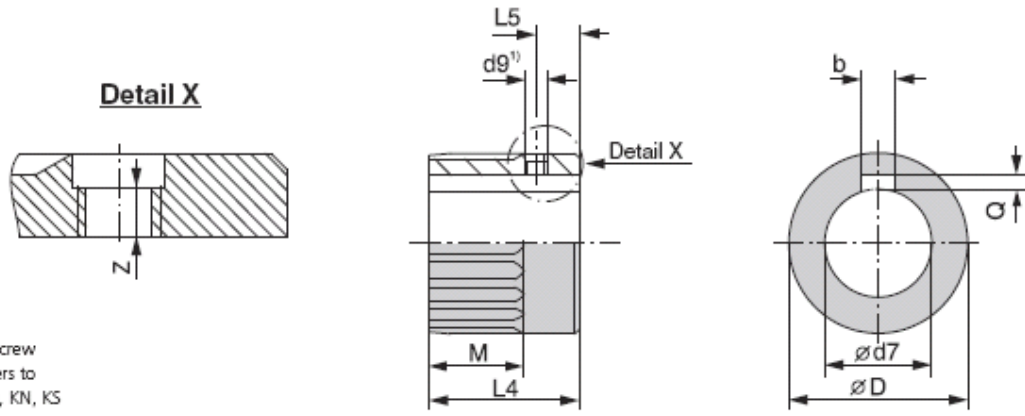

Муфта Z000.374

- 1) Thread with grub screw
- 2) Article number refers to pilot bore coupling, KN, KS

Type	Article no. 2)	Ø D	L4	M	Splined coupling DIN 5480	Ø d7 max.	Ø d7 H8 from to	b JS 9	Q	Parallel key DIN 6885-1	Ø d9 1)	L5	Grub screw EN ISO 4029	Z	
GS 315	Z000.374	249	203	128	250x5x48	200	85	95	25	5.4 + 0.2	25 x 14 x ..	M16	25	M16 x 16	24
							95	110	28	6.4 + 0.2	28 x 16 x ..				
							110	130	32	7.4 + 0.2	32 x 18 x ..				
							130	150	36	8.4 + 0.3	36 x 20 x ..				
							150	170	40	9.4 + 0.3	40 x 22 x ..				
170	200	45	10.4 + 0.3	45 x 25 x ..											