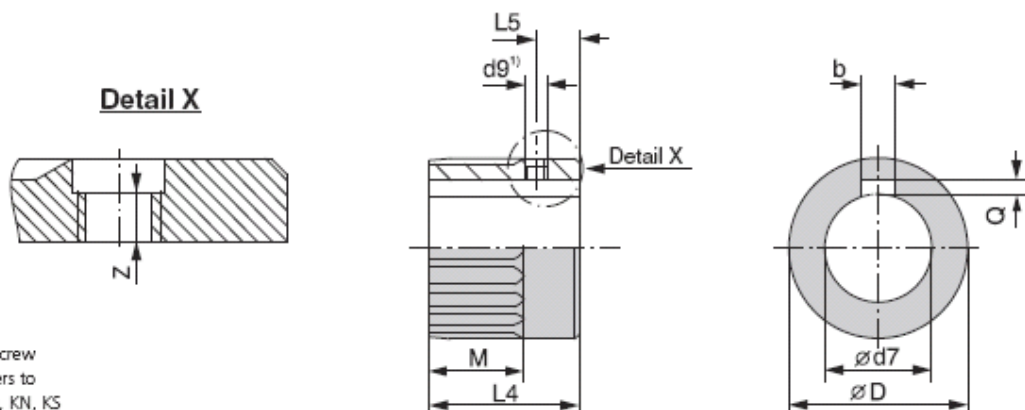

Муфта Z000.373

- 1) Thread with grub screw
- 2) Article number refers to pilot bore coupling, KN, KS

Type	Article no. ²⁾	Ø D	L4	M	Splined coupling DIN 5480	Ø d7 max.	Ø d7 H8 from to	b JS 9	Q	Parallel key DIN 6885-1	Ø d9 ¹⁾	L5	Grub screw EN ISO 4029	Z	
GS 200.3	Z000.373	189	140	94	190x5x36	125	50	58	16	4.3 + 0.2	16 x 10 x ..	M12	18	M12 x 16	18
							58	65	18	4.4 + 0.2	18 x 11 x ..				
							65	75	20	4.9 + 0.2	20 x 12 x ..				
							75	85	22	5.4 + 0.2	22 x 14 x ..				
							85	95	25	5.4 + 0.2	25 x 14 x ..				
							95	110	28	6.4 + 0.2	28 x 16 x ..				
110	125	32	7.4 + 0.2	32 x 18 x ..											